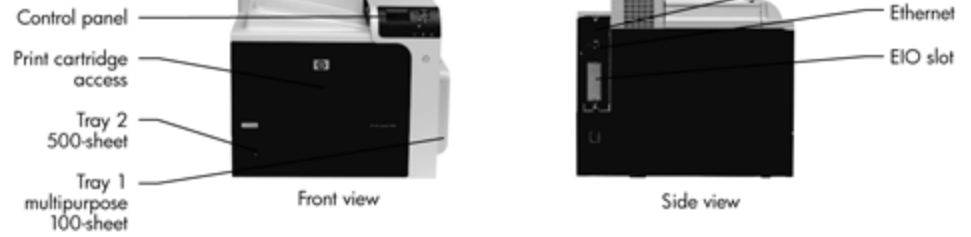

Post Warranty Service, Next Business Day Onsite Call-to-Repair with DMR: 1 year

HZ108PE

Post Warranty Service, Second Business Day Onsite Call-to-Repair with DMR: 1 year

HZ112PE

HP Color LaserJet Enterprise CP4020 series

(CP4025dn shown)

Jetdirect Products

- [HP High-Performance Secure EIO Hard Disk (J8019A)](#)
- [HP Jetdirect 620n Fast Ethernet Print Server (J7934G)](#)
- [HP Jetdirect 635n (J7961G) (Discontinued)](#)
- [HP Jetdirect 640n Print Server (J8025A)](#)
- [HP Jetdirect ew2500 802.11b/g Wireless Print Server (J8021A)](#)
- [HP Jetdirect 690n (J8007G) (Discontinued)](#)
- [HP Jetdirect 695nw Print Server (J8024A)](#)

Accessories

HP Universal Print Driver for Windows 5.2

HP Universal Print Driver for Windows (J7980A/J7981A)

HP Web Jetadmin Software 10.3

HP Web Jetadmin Software 10.3 (J6052AA)

Memory and mass storage

DDR2 DIMM (200-pin): 256 MB (CE466A) (Discontinued)

HP 512 MB DDR2 200-pin x32 DIMM (CE467A)

Connectivity

HP 1284B Parallel Card (J7972G)

Paper-handling accessories

HP Color LaserJet 500-sheet Paper Feeder and Cabinet (CC422A)

HP Color LaserJet 500-sheet Paper Tray (CC425A)

HP Postcard Media Insert Tray (CC497A)

Maintenance kits

HP Color LaserJet CE246A 110V Fuser Kit (CE246A)

HP Color LaserJet CE247A 220V Fuser Kit (CE247A)

HP Color LaserJet CE249A Image Transfer Kit (CE249A)

LaserJet font solutions

HP BarCode Printing Solution/USB (HG271US)

HP BarCodes and More/Hi-Speed USB (HG281US)

HP Scalable BarCode Font Set/Hi-Speed USB (HG282UT)

HP Blue Kit Full Color IPDS Emulation USB (HG363UC)

Compatible Supplies

HP LaserJet Cartridges and Kits

HP 647A Black Original LaserJet Toner Cartridge ([CE260A](#))

HP 648A Cyan Original LaserJet Toner Cartridge ([CE261A](#))

HP 648A Yellow Original LaserJet Toner Cartridge ([CE262A](#))

HP 648A Magenta Original LaserJet Toner Cartridge ([CE263A](#))

HP 648A Toner Collection Unit ([CE265A](#))

HP Color LaserJet CE246A 110V Fuser Kit ([CE246A](#))

HP Color LaserJet CE247A 220V Fuser Kit ([CE247A](#))

HP Color LaserJet CE249A Image Transfer Kit ([CE249A](#))

Compatible Paper Products

Top Recommended Papers

HP Premium Glossy Presentation Paper

8.5 x 11 in	32 lb	250 sheets	CG988A

HP Laser Glossy Brochure Paper

8.5 x 11 in	52 lb	100 sheets	Q6608A
8.5 x 11 in	40 lb	150 sheets	Q6611A