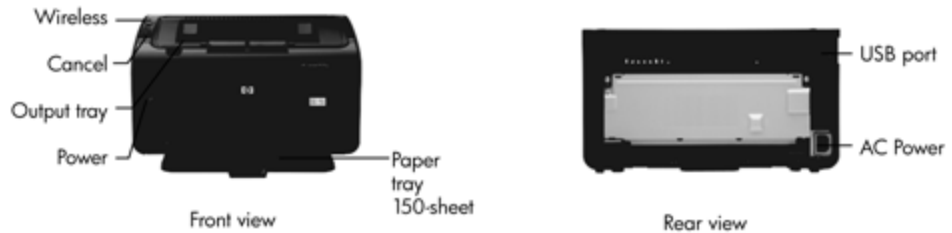

Weight, Metric	5.3 kg
Shipping Dimensions	15.75 x 9.84 x 11.73 in
Shipping Weight	14 lb
Shipping Dimensions, Metric	400 x 250 x 300 mm
Shipping Weight, Metric	6.35 kg
Pallet Dimensions	47.3 x 39.4 x 100 in
Pallet Dimensions, Metric	1200 x 1000 x 2540 mm
Pallet Weight	1390 lb
Pallet Weight, Metric	632 kg
Quantity Per Pallet	96

HP LaserJet Pro P1102w

Accessories

Cables

HP Hi-Speed USB Cable (6 ft./1.8 m) (Q6264A) (Discontinued)

Compatible Supplies

HP LaserJet Cartridges and Kits

HP 85A Black Original LaserJet Toner Cartridge ([CE285A](#))

HP 85A 2-pack Black Original LaserJet Toner Cartridges ([CE285D](#))

Compatible Paper Products

Top Recommended Papers

HP LaserJet Paper

8.5 x 11 in	24 lb	500 sheets	HPJ1124

HP Everyday Papers

HP LaserJet Paper

8.5 x 11 in	24 lb	500 sheets	HPJ1124
8.5 x 11 in	24 lb	2,500 sheets (5 reams)	HPJ115R

HP All-in-One Printing Paper

8.5 x 11 in	22 lb	500 sheets	HPT1122
8.5 x 11 in	22 lb	2,500 sheets	HPT115

HP Multipurpose Paper

8.5 x 11 in	20 lb	500 sheets	HPM1120R
8.5 x 11 in	20 lb	5,000 sheets (10 reams)	HPM1120C
8.5 x 11 in	20 lb	2,500 sheets (5 reams)	HPM115RC
8.5 x 11 in, 3-hole punch	20 lb	500 sheets	HPM113H
8.5 x 14 in	20 lb	500 sheets	HPM1420

HP Office Paper

8.5 x 11 in	20 lb	2,500 sheets (5 reams)	HPC115RC
8.5 x 11 in	20 lb	5,000 sheets (10 reams)	HPC8511C
8.5 x 11 in, 3-hole punch	20 lb	500 sheets	HPC3HP
8.5 x 14 in	20 lb	500 sheets	HPC8514
8.5 x 11 in	20 lb	500 sheets	HPC8511R

HP Office Quickpack

8.5 x 11 in	20 lb	2,500 sheets	HP2500S

HP Recycled Paper

8.5 x 11 in	20 lb	500 sheets	HPE1120R
8.5 x 11 in	20 lb	5,000 sheets (10 reams)	HPE1120C